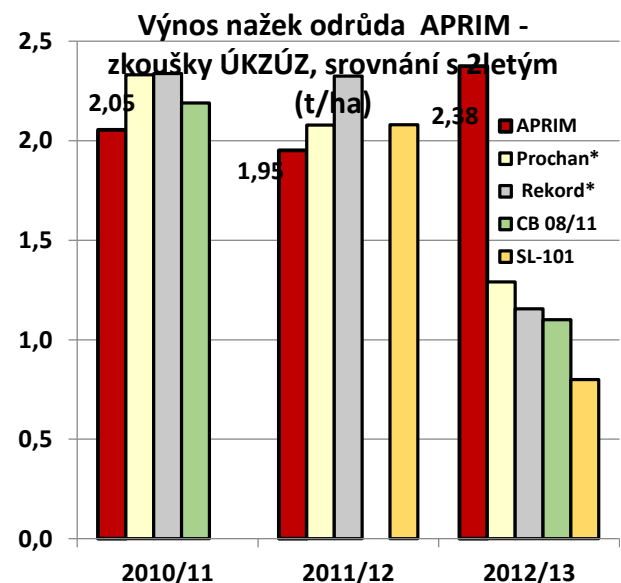

APRIM achieves in state tests average yield over 2 t/ha. Content of essential oil is from about 2.5% with majority share of carvon.

Due to the shorter growing season APRIM allows the cultivation and harvesting of preceding crop and escapes strong pressure major pest of caraway, caraway mite (*Acera Carvi*).

Tabulka 1: APRIM season 2010-11

Place	Yield 2010/11 (t/ha)	WTS (g)	Ess. Oil (%)	Karvon v silici (%)
HOR	1,41	2,71	3,47	58,40
HRA	1,87	2,70	3,20	59,80
JAR	1,52	2,58	3,73	55,40
PJA	1,96	2,89	3,67	59,40
STV	3,52	2,66	3,60	57,50
průměr	2,05	2,71	3,53	58,10

Tabulka 2: APRIM season 2011-12

Place	Yield 2011/12 (t/ha)	WTS (g)	Ess. Oil (%)	Carvon in ess. oil (%)
HRA	2,35	2,69	2,20	54,00
JAR	1,13	2,04	1,77	46,40
PJA	1,43	2,91	3,00	50,20
STV	2,54	1,55	2,67	53,60
VYS	2,31	3,07	2,63	54,70
průměr	1,95	2,45	2,45	51,78

Tabulka 3: APRIM season 2012-13

Place	Výnos 2012/13 (t/ha)	HTS (g)	Ess. Oil (%)	Carvon in ess. oil (%)
HRA	2,18	2,74	2,70	57,10
JAR	2,64	2,46	2,32	55,30
STV	1,39	2,99	2,88	56,40
VYS	3,26	2,31	2,37	53,90
průměr	2,38	2,62	2,66	55,68

In the tables are given APRIM yield results from state tests ÚKZÚZ for the years 2010/11, 2011/12 and 2012/13. Winter caraway is about 10-15 cm lower than the caraway with a standard length of growing season.

Agritec Plant Research s.r.o.
Zemědělská 2520/16
787 01 Šumperk, the Czech Republic
Tel: +420 583 382 111
www.agritec.cz/aprim
ponizil@agritec.cz