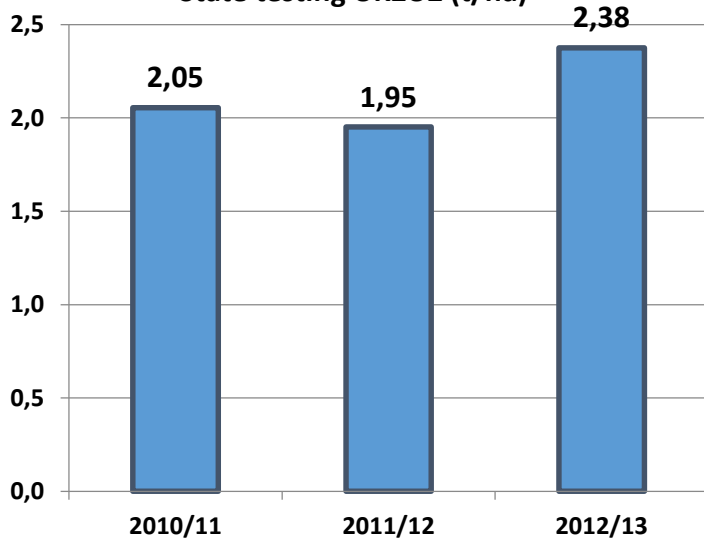

APRIM

unique variety of caraway

- The first Czech variety of winter caraway
- High yield of achenes
- Escapes damage of caraway mite (*Acera carvi*)
- Sowing dates of August – after harvest of preceding crop

Yield of achenes of variety APRIM
State testing ÚKZÚZ (t/ha)

Agritec Plant Research s.r.o.
Zemědělská 2520/16
787 01 Šumperk, the Czech Republic
Tel: +420 583 382 111
www.agritec.cz/aprim
ponizil@agritec.cz