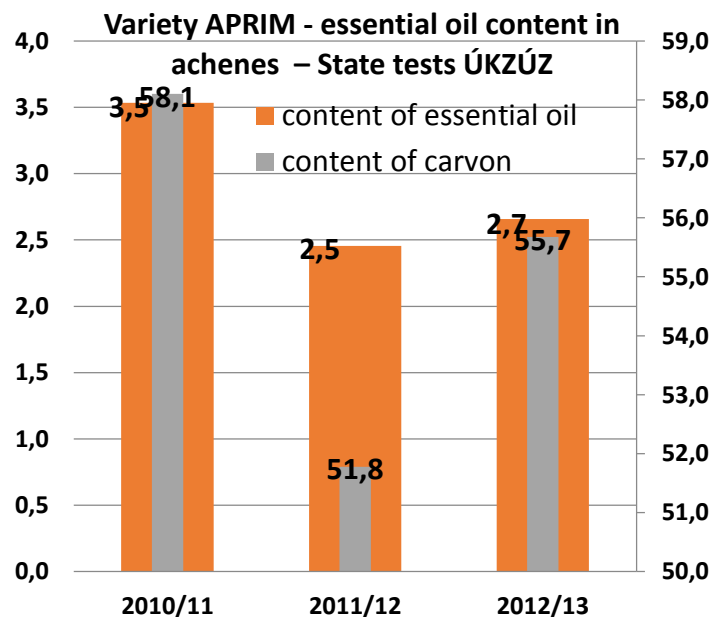

APRIM

unique variety of caraway

- The first Czech variety of winter caraway
- High yield of achenes
- Escapes damage of caraway mite (*Acera carvi*)
- Sowing dates of August – after harvest of preceding crop

Yield of achenes of variety APRIM
State testing ÚKZÚZ (t/ha)

Agritec Plant Research s.r.o.
Zemědělská 2520/16
787 01 Šumperk, the Czech Republic
Tel: +420 583 382 111
www.agritec.cz/aprim
ponizil@agritec.cz